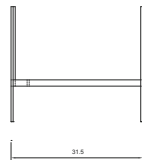

02

03

Technical Information
Total Height: 28"
Seat Height: 15"
Depth: 34"
Width: 75"

Standard Finishing Options
Laser Cut Steel Frame:
Oiled / Blackened / Antiqued brass / Galvanized / Custom
Milled Leather Upholstery:
Vegetable Tanned / Black / Custom

Standard Delivery
6-7 weeks

02

The leather "quilt" wraps around the lasercut steel frame, bulging in all the right places. Pillows are finished with an exposed stitch.

03

All pieces from Klein HOME collection, including our soft seating are completely customizable in their dimensions as well as material finishes.