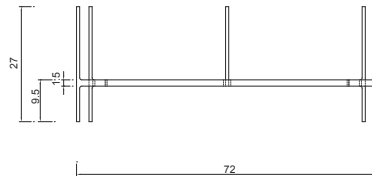

02

03

Technical Information
Total Height: 28"
Seat Height: 15"
Depth: 34"
Width: 75"

Standard Finishing Options
Laser Cut Steel Frame:
Oiled / Blackened / Antiqued brass / Galvanized / Custom
Milled Leather Upholstery:
Vegetable Tanned / Black / Custom

Standard Delivery
6-7 weeks

02

The leather "quilt" wraps around the lasercut steel frame, bulging in all the right places. Pillows are finished with an exposed stitch.

03

All pieces from Klein HOME collection, including our soft seating are completely customizable in their dimensions as well as material finishes.