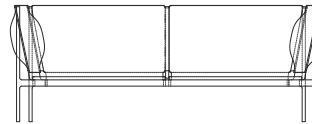

01

01

The Sofa Double is guilty as charged. Doubling the fun of our Sofa Single, this piece has quickly become a staple seat of choice in our own studio. Utilizing the same bulging pillow forms, the Double allows ample room to kick your legs up or stretch your body out. The cushions, interconnected, lay inside the lasercut steel frame like an oversized quilt, hugging the form in all the right places.

## KLEIN HOME / SOFA DOUBLE

02

03

Technical Information  
 Total Height: 28"  
 Seat Height: 15"  
 Depth: 34"  
 Width: 75"

Standard Finishing Options  
 Laser Cut Steel Frame:  
 Oiled / Blackened / Antiqued brass / Galvanized / Custom  
 Milled Leather Upholstery:  
 Vegetable Tanned / Black / Custom

Standard Delivery  
 6-7 weeks

02

The leather "quilt" wraps around the lasercut steel frame, bulging in all the right places. Pillows are finished with an exposed stitch.

03

All pieces from Klein HOME collection, including our soft seating are completely customizable in their dimensions as well as material finishes.