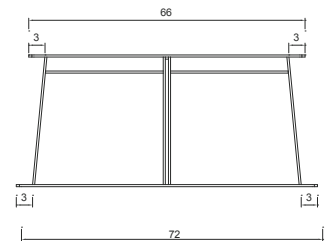

02

03

Technical Information
Total Height: 28"
Seat Height: 15"
Depth: 34"
Width: 75"

Standard Finishing Options
Laser Cut Steel Frame:
Oiled / Blackened / Antiqued brass / Galvanized / Custom
Milled Leather Upholstery:
Vegetable Tanned / Black / Custom

Standard Delivery
6-7 weeks

02

The leather "quilt" wraps around the lasercut steel frame, bulging in all the right places. Pillows are finished with an exposed stitch.

03

All pieces from Klein HOME collection, including our soft seating are completely customizable in their dimensions as well as material finishes.